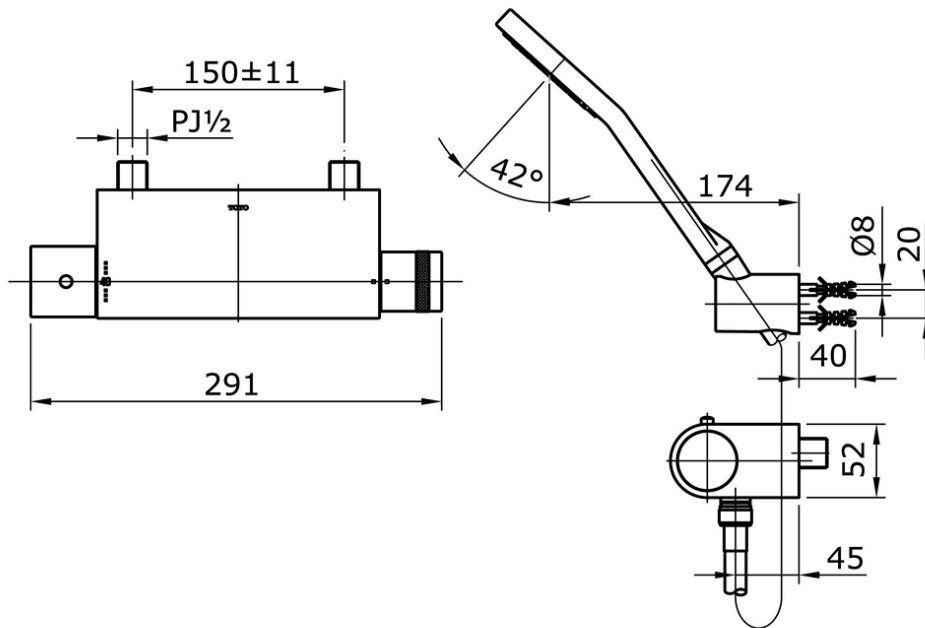

TX450SMZ

IDR 6,080,000.00

Thermostat Shower Set

Min Water Pressure: 0.05 MPa

Max Water Pressure: 0.75 MPa

Flow Rate: 8.0 Lpm

Some products may not be available in your area

Prices indicated are manufacturer's suggested retail price, prices may change anytime without notice.